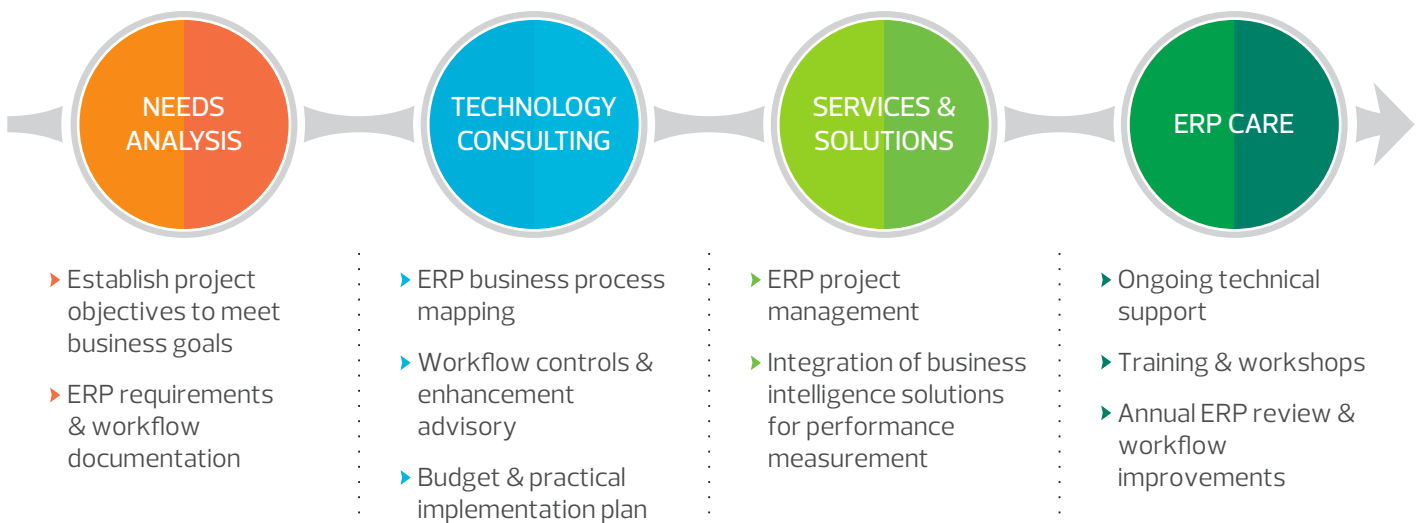

## Enterprise Resource Planning (ERP)

### ERP SOLUTIONS FOR THE MID-MARKET

Since 1987, Stone Forest IT has advised organisations from various industries on **ERP workflow design and automation, project management and implementation, financial data analysis and reporting**. Our dedicated project team of veterans offers in-depth expertise in aligning your ERP strategies with your business goals.

#### OUR CONSULTING APPROACH

#### EMPOWER YOUR BUSINESS WITH ERP

**Work smarter –**  
Automate business processes & control key processes

**Protect smarter –**  
Safely manage critical business data & ensure data availability

**Analyse smarter –**  
Measure business performance with timely management reports